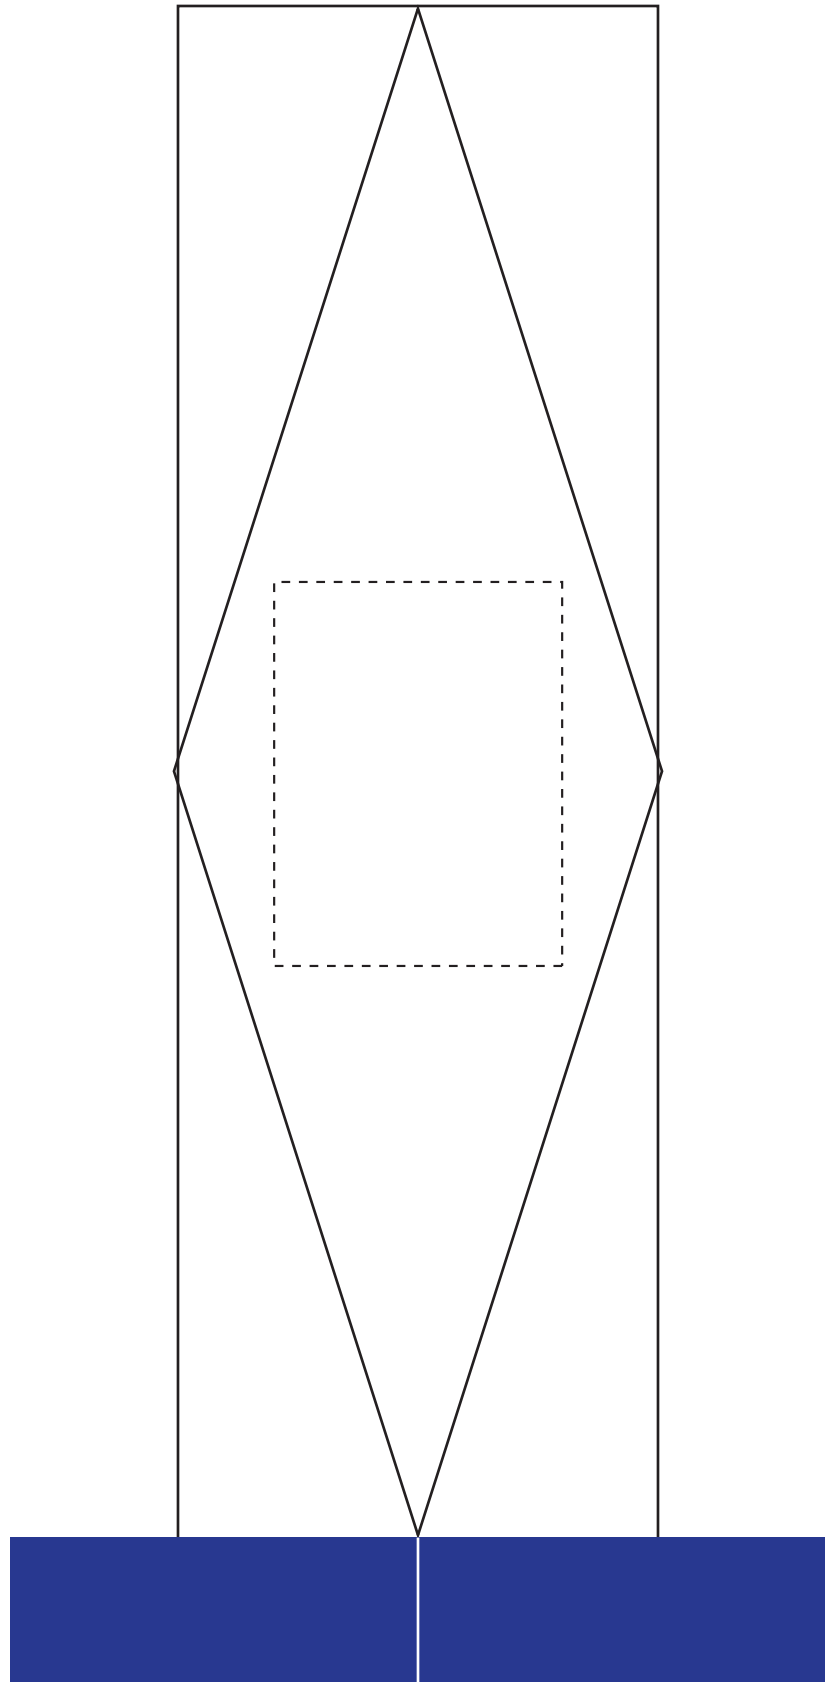

#4030 BACK ETCHED

MAXIMUM ETCHING AREA
2"H X 1.5"W

#4030K BACK ETCHED

MAXIMUM ETCHING AREA
2"H X 1.5"W

#4030R BACK ETCHED

MAXIMUM ETCHING AREA
2"H X 1.5"W

#4030B BACK ETCHED

MAXIMUM ETCHING AREA
2"H X 1.5"W

#4030C BACK ETCHED

MAXIMUM ETCHING AREA
2"H X 1.5"W