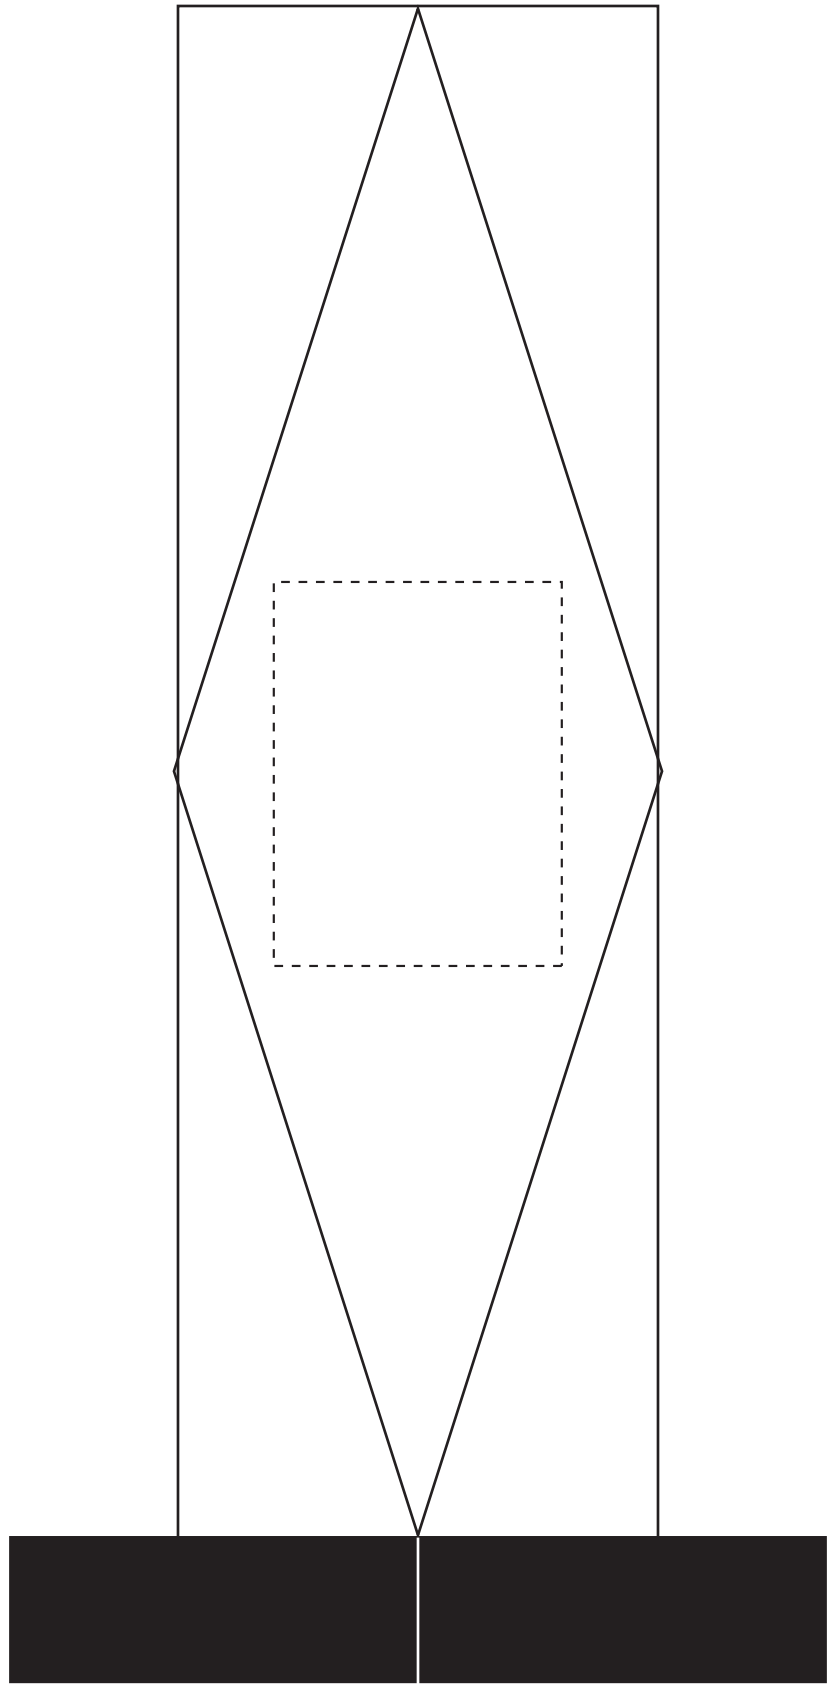

#4030 BACK ETCHED

MAXIMUM ETCHING AREA
2"H X 1.5"W

#4030K BACK ETCHED

MAXIMUM ETCHING AREA
2"H X 1.5"W

#4030R BACK ETCHED

MAXIMUM ETCHING AREA
2"H X 1.5"W

#4030B BACK ETCHED

MAXIMUM ETCHING AREA
2"H X 1.5"W

#4030C BACK ETCHED

MAXIMUM ETCHING AREA
2"H X 1.5"W