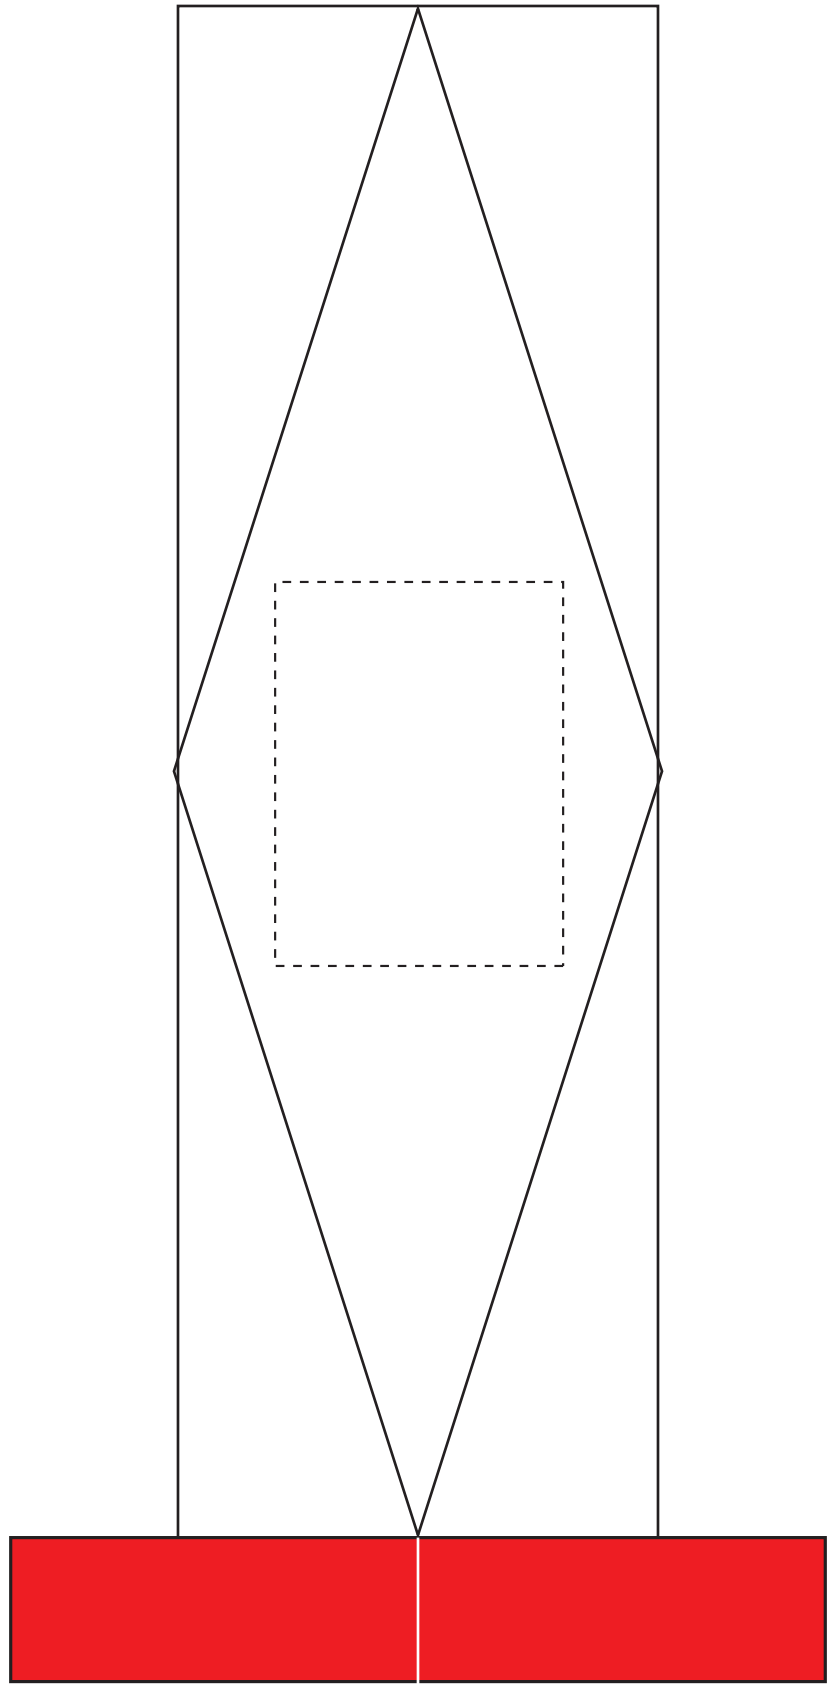

#4030 BACK ETCHED

MAXIMUM ETCHING AREA
2"H X 1.5"W

#4030K BACK ETCHED

MAXIMUM ETCHING AREA
2"H X 1.5"W

#4030R BACK ETCHED

MAXIMUM ETCHING AREA
2"H X 1.5"W

#4030B BACK ETCHED

MAXIMUM ETCHING AREA
2"H X 1.5"W

#4030C BACK ETCHED

MAXIMUM ETCHING AREA
2"H X 1.5"W